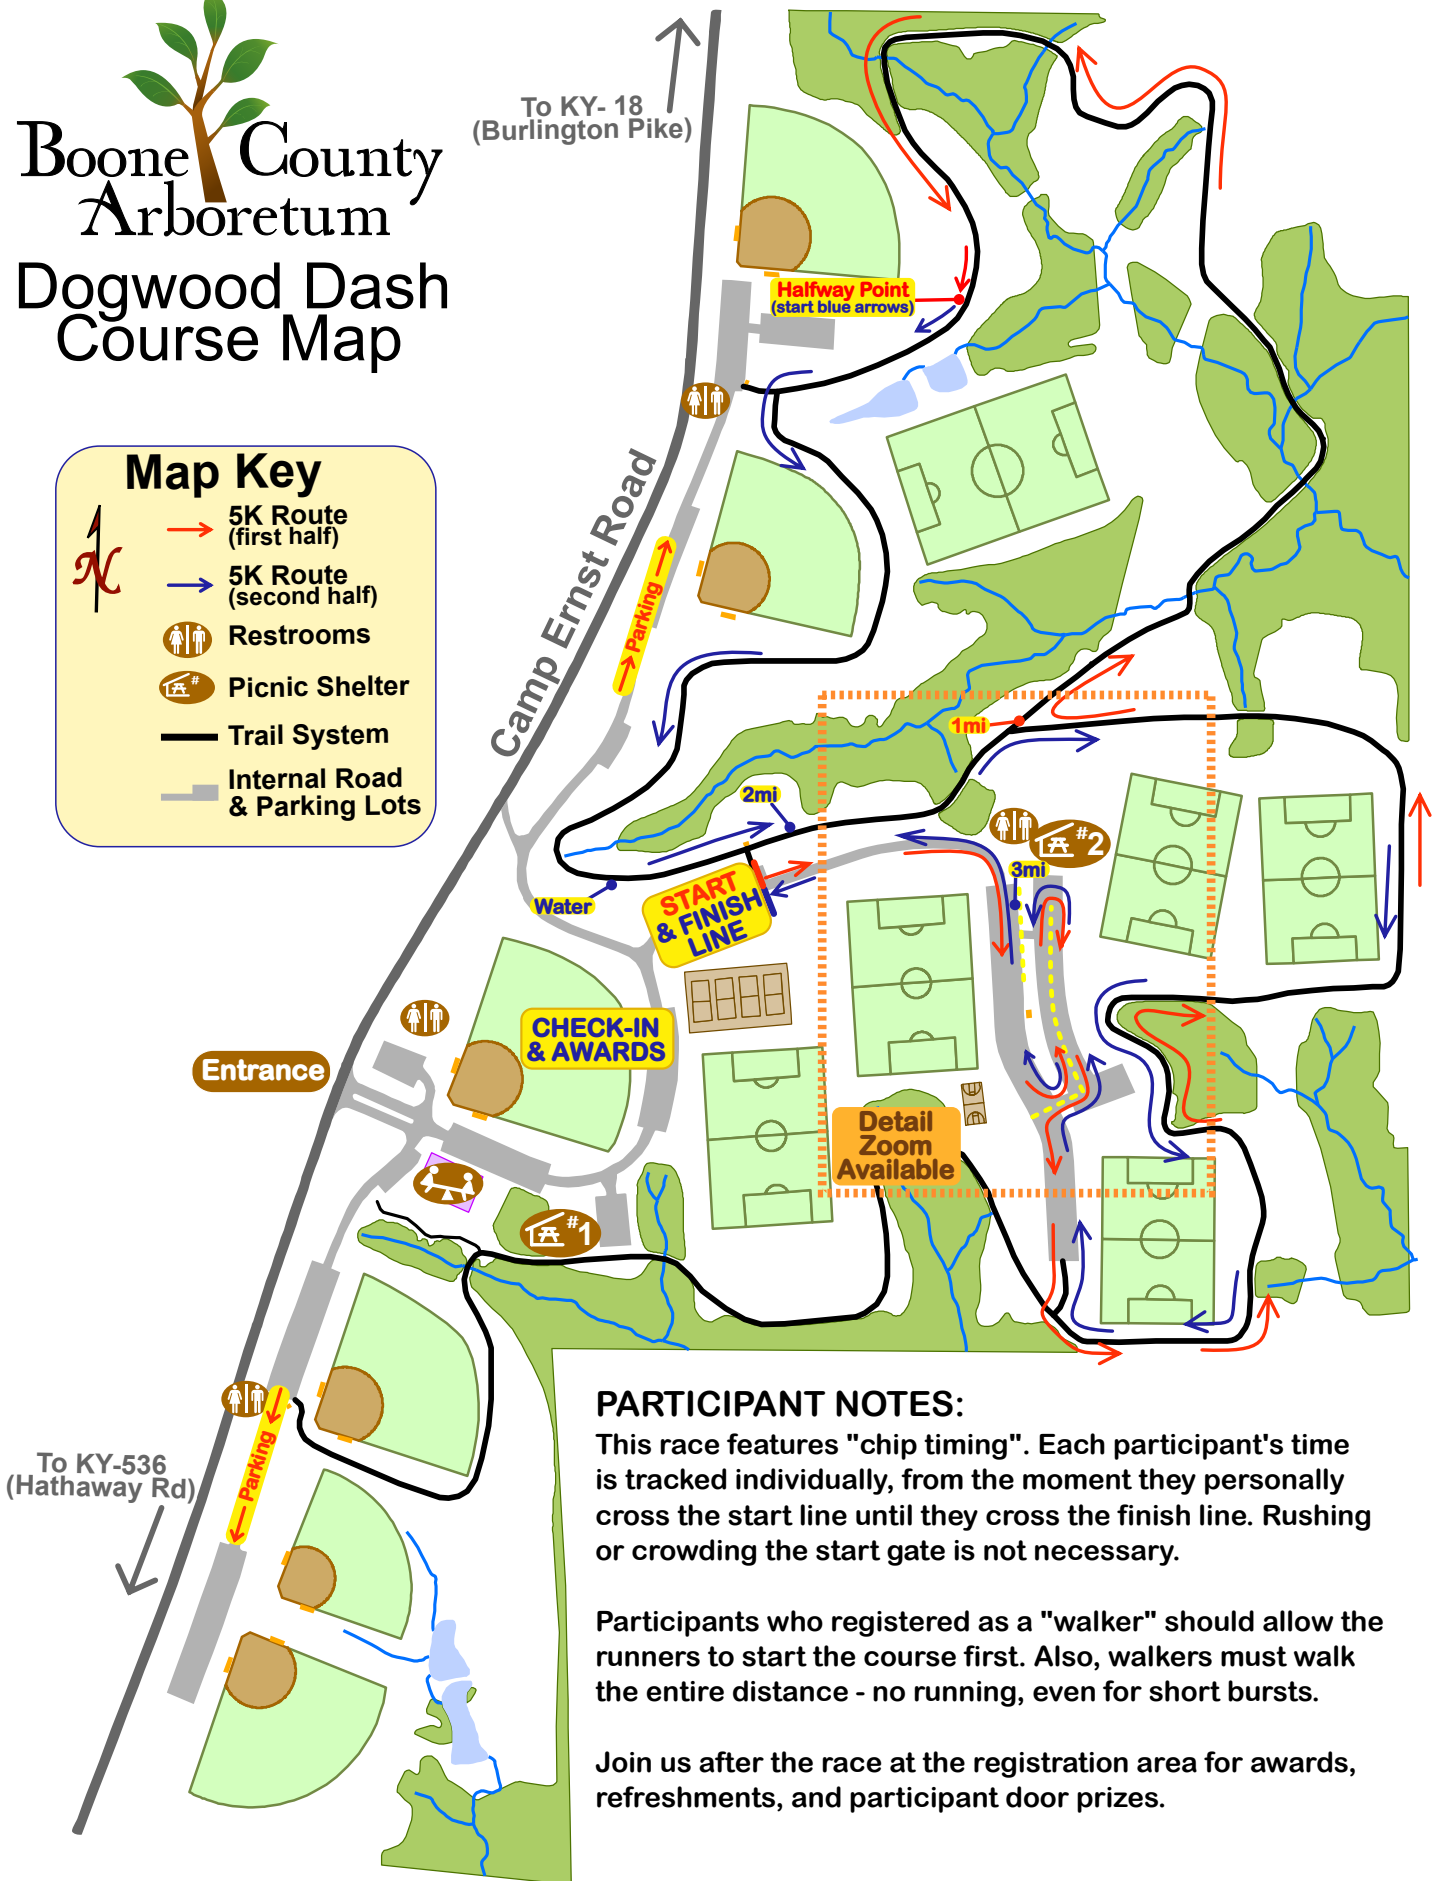

Boone County Arboretum

Dogwood Dash Course Map

Map Key

-  5K Route (first half)
-  5K Route (second half)
-  Restrooms
-  Picnic Shelter
-  Trail System
-  Internal Road & Parking Lots

PARTICIPANT NOTES:

This race features "chip timing". Each participant's time is tracked individually, from the moment they personally cross the start line until they cross the finish line. Rushing or crowding the start gate is not necessary.

Participants who registered as a "walker" should allow the runners to start the course first. Also, walkers must walk the entire distance - no running, even for short bursts.

Join us after the race at the registration area for awards, refreshments, and participant door prizes.

2-Way Traffic:
Red = From Start
Blue = To Finish

U-Turn Around Last Cone

Straight Down HALF Of This Lot

U-Turn Around Median Garden

Zigzag One Lot To Other